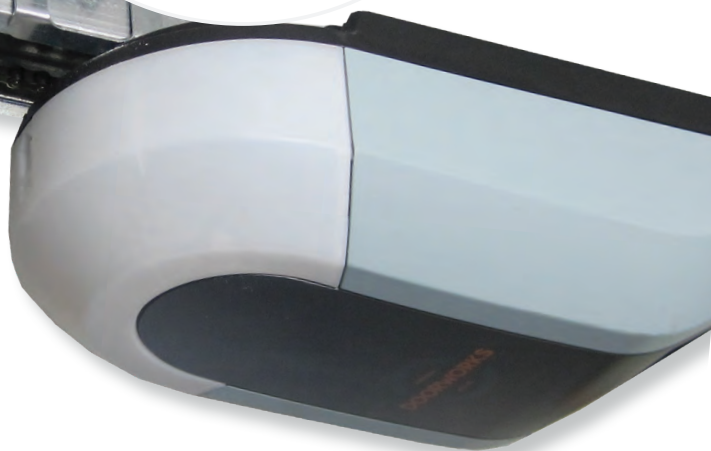

Tested & Approved in Australia
by independent laboratory to
AS / NZS 60335.2.95

4 Channel Remotes

Can be used as a keyring or
as a sunvisor version.

Key Product Specifications

Model	DoorWorks 800N	DoorWorks 1200N
Motor Voltage	AC: 220-240V - 50HZ	AC: 220-240V - 50HZ
Rated Power	166W Max, 0.769A	260W Max, 1.17A
Maximum Driving Force	800N	1200N
Remote Distance	28-35M	28-35M
Remote Frequency	433.92MHZ	433.92MHZ
Max Door Area	12m ²	17m ²
Temperature Range	-35 °C - 70 °C	-35 °C - 70 °C
Rail Length	3.3, 3.7, 4.5	3.3, 3.7, 4.5
Running Speed	140mm/s	140mm/s
Auto Lighting	Turns off after 3-5 minutes	Turns off after 3-5 minutes
Quantity of Remote	3/unit	3/unit
Opener Noise	Below 60DB	Below 60DB
Rated Load	200N	300N

ACCESSORIES

Wireless Keypad

Digital keypad can
be programmed for
maximum security.
Includes backlight

Photo Eye

For added safety this allows
the door to automatically
reverse when it's sensory
light beam is broken by
obstruction